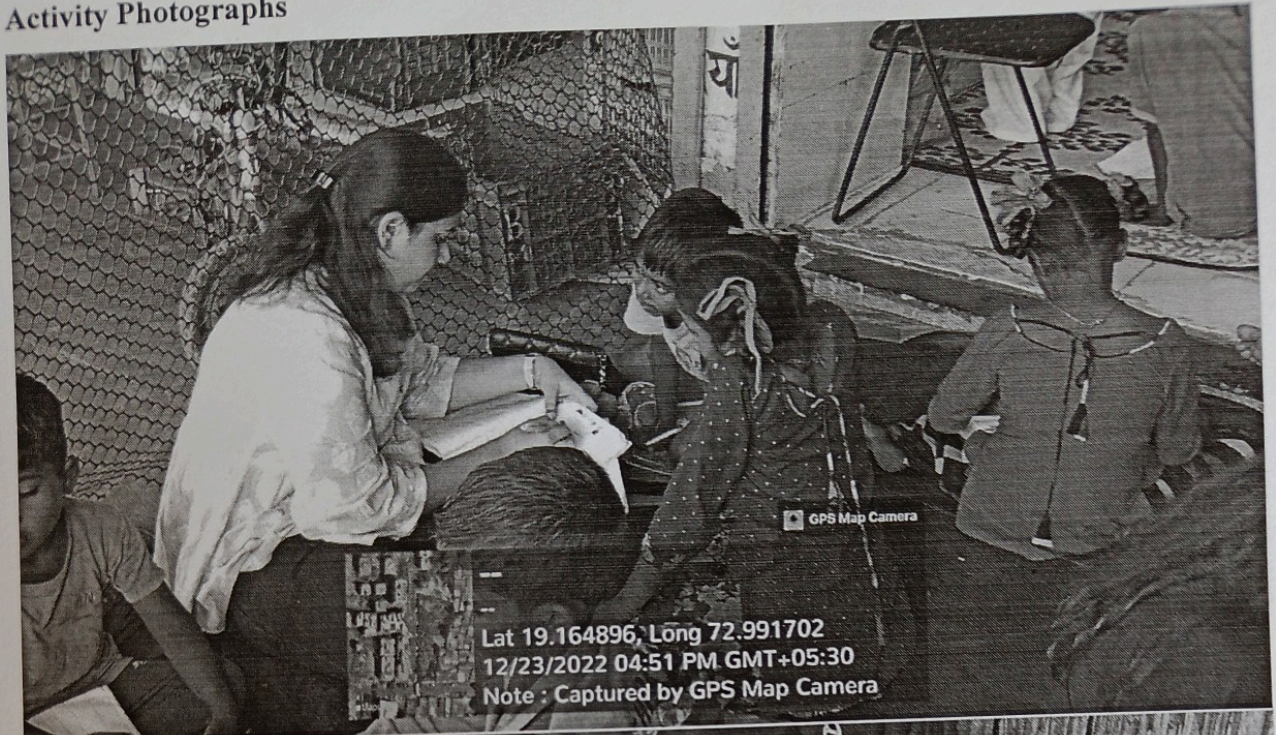

JNAN VIKAS MANDAL'S (Linguistic Minority)
Mohanlal Raichand Mehta College of Commerce
DiwaliMaa College of Science
Amritlal Raichand Mehta College of Arts
Dr. R.T. Doshi College of Computer Science
Plot no.9, Sector -19, Airoli Navi Mumbai

Report of Sessions conducted for Education and Grooming of Underprivileged Children

The DLLE students in association with Little Angel Foundation conducted sessions for education and grooming of underprivileged children at Airoli Sector 10 and Sector 20B from 21st December to 28th December 2022. The motto of this activity was 'free education for underprivileged children'. Students taught subjects like Mathematics, English, Science to the underprivileged children. Students also celebrated Christmas with them by cutting cake and playing fun games. The activity was well appreciated by Little Angel Foundation.

List of Participants

Sr. No	Name of the Student	E-MAIL ID
1	MOOCHIKAL SREEKUTTY PARSHURAM	moochikalsreekutty02@gmail.com
2	KANDE PREETI VIRANNA RENUKA	kandepreeti@gmail.com
3	GIDH NEHA SANJAY SWATI	nehagidh2002@gmail.com
4	PAWAR ASHWINI JOTIRAM LATA	pawarashwini3232@gmail.com
5	CHAUHAN LAXMI UMESH	lakshmichauhan958@gmail.com
6	ILANGO JANCY ILANGO PREMA	Ijancy07@gmail.com
7	MORE ANKITA RAGHUNATH SUJATA	ankitamore3110@gmail.com
8	GHADSHI SALONI PRAKASH	saloni.ghadshi24@gmail.com
9	KHAN SAEID NASIR MUNEJA	saeidkhan4231@gmail.com
10	SONAR SAHIL RAJESH VAISHALI	sahilsonar29@gmail.com

Activity Photographs