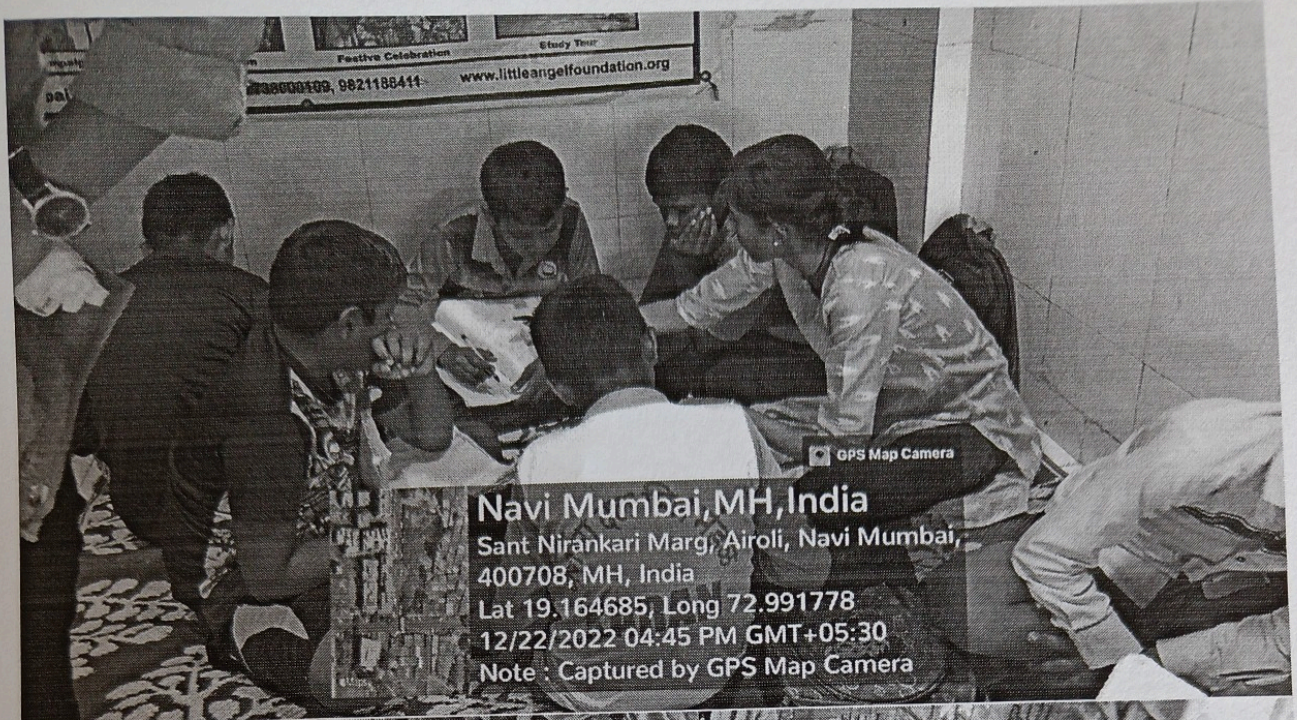

GPS Map Camera
Navi Mumbai, MH, India
Sant Nirankari Marg, Airoli, Navi Mumbai,
400708, MH, India
Lat 19.164685, Long 72.991778
12/22/2022 04:45 PM GMT+05:30
Note : Captured by GPS Map Camera

GPS Map Camera
Navi Mumbai, MH, India
Sant Nirankari Marg, Airoli, Navi Mumbai,
400708, MH, India
Lat 19.164973, Long 72.991687
12/21/2022 04:39 PM GMT+05:30
Note : Captured by GPS Map Camera

Neena