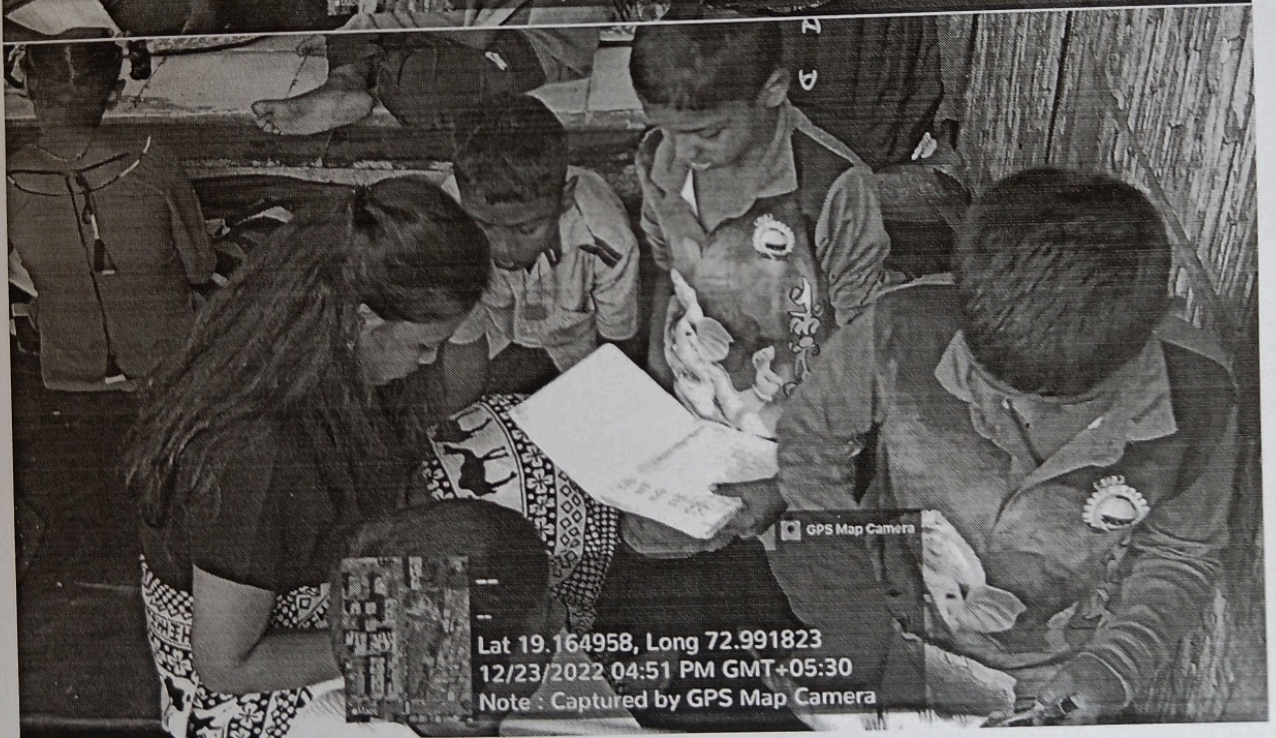

JNAN VIKAS MANDAL'S (Linguistic Minority)
Mohanlal Raichand Mehta College of Commerce
DiwaliMaa College of Science
Amritlal Raichand Mehta College of Arts
Dr. R.T. Doshi College of Computer Science
Plot no.9, Sector -19, Airoli Navi Mumbai

Report of Sessions conducted for Education and Grooming of Underprivileged Children

The DLLE students in association with Little Angel Foundation conducted sessions for education and grooming of underprivileged children at Airoli Sector 10 and Sector 20B from 21st December to 28th December 2022. The motto of this activity was 'free education for underprivileged children'. Students taught subjects like Mathematics, English, Science to the underprivileged children. Students also celebrated Christmas with them by cutting cake and playing fun games. The activity was well appreciated by Little Angel Foundation.

List of Participants

Sr. No	Name of the Student	E-MAIL ID
1	MOOCHIKAL SREEKUTTY PARSHURAM	moochikalsreekutty02@gmail.com
2	KANDE PREETI VIRANNA RENUKA	kandepreeti@gmail.com
3	GIDH NEHA SANJAY SWATI	nehagidh2002@gmail.com
4	PAWAR ASHWINI JOTIRAM LATA	pawarashwini3232@gmail.com
5	CHAUHAN LAXMI UMESH	lakshmichauhan958@gmail.com
6	ILANGO JANCY ILANGO PREMA	Ijancy07@gmail.com
7	MORE ANKITA RAGHUNATH SUJATA	ankitamore3110@gmail.com
8	GHADSHI SALONI PRAKASH	saloni.ghadshi24@gmail.com
9	KHAN SAEID NASIR MUNEJA	saeidkhan4231@gmail.com
10	SONAR SAHIL RAJESH VAISHALI	sahilsonar29@gmail.com

Activity Photographs