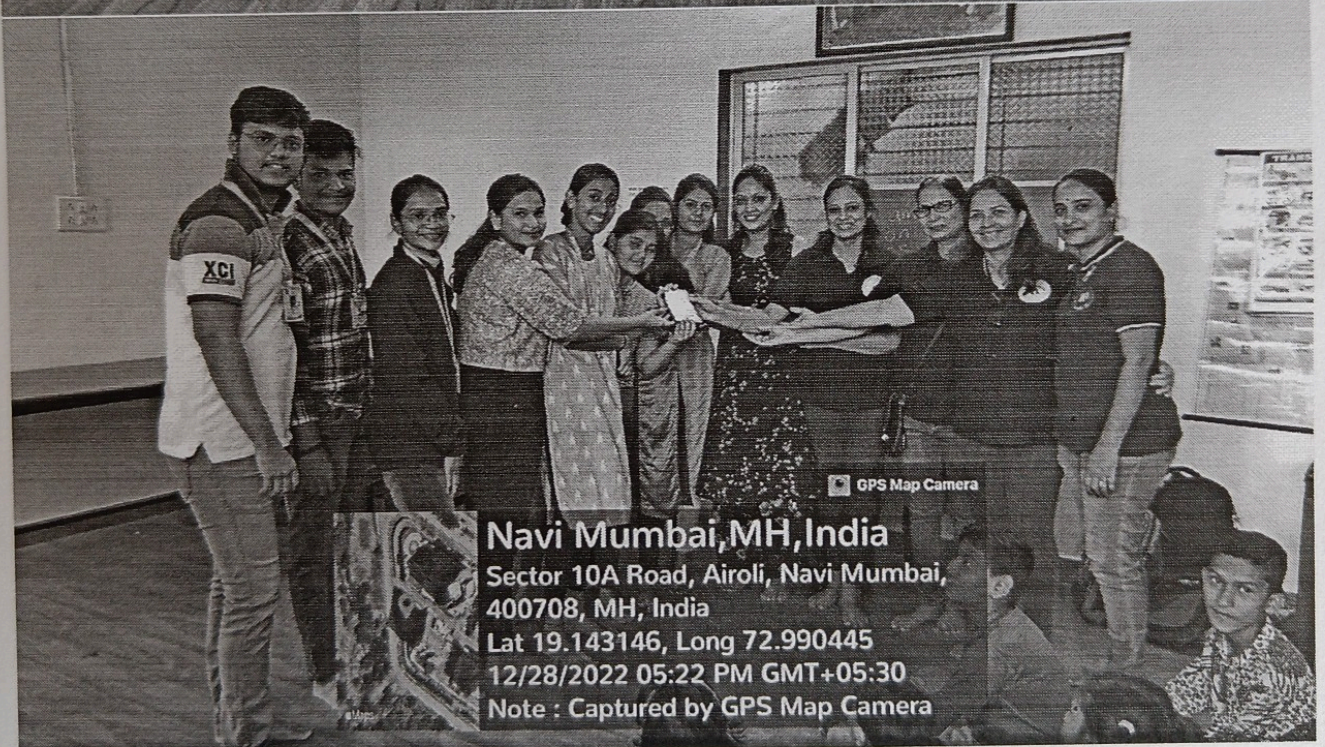

Navi Mumbai, MH, India

Sector 10A Road, Airoli, Navi Mumbai,
400708, MH, India

Lat 19.142796, Long 72.990268

12/28/2022 05:24 PM GMT+05:30

Note : Captured by GPS Map Camera

Navi Mumbai, MH, India

Sector 10A Road, Airoli, Navi Mumbai,
400708, MH, India

Lat 19.143146, Long 72.990445

12/28/2022 05:22 PM GMT+05:30

Note : Captured by GPS Map Camera

Asst. Prof. Sagar Karkhanis

In-charge, DLLE

Dr. Leena Sarkar

Principal
PRINCIPAL

JNAN VIKAS MANDAL'S
M.R. MEHTA COLLEGE OF COMMERCE
D.M. COLLEGE OF SCIENCE

A.R. MEHTA COLLEGE OF ARTS
Dr. R.T. DOSHI COLLEGE OF COMPUTER SCIENCE
Plot No.9, SEC.- 19, AIROLI,
NAVI MUMBAI-400 708